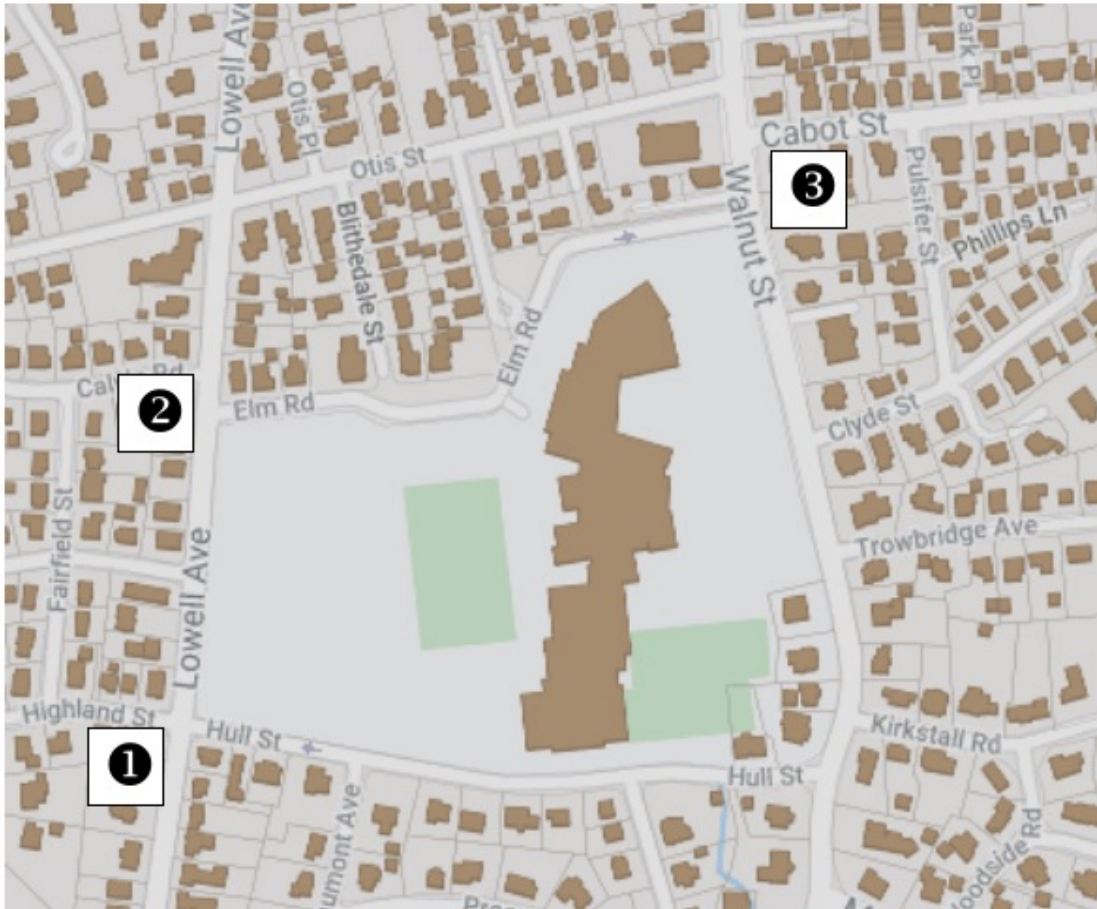

Map for Celebration Lane

Entry to Celebration Lane will be at the following times:

- 3:00 PM Last Names A-I
- 3:30 PM Last Names J-R
- 4:00 Last Names R-Z

Students:

- “Celebration Lane” runs from “1” to “2” and to “3.”
- Lowell Avenue will only be running North from Hull to Elm. (You can’t drive from “2” to “1.”)
- Approach “1” via Hull or from Lowell via Comm. Ave.
- Exit on Walnut Street. (right turn is recommended)

Staff:

- If you are going to park at North, you must park before the students start entering. Arrival between 2:30 and 2:45 is recommended. (or you will be a part of the parade).
- Staff can stand on the Lowell Avenue and/or Elm Road sidewalks (spreading out 6 feet apart) or remain in your cars.