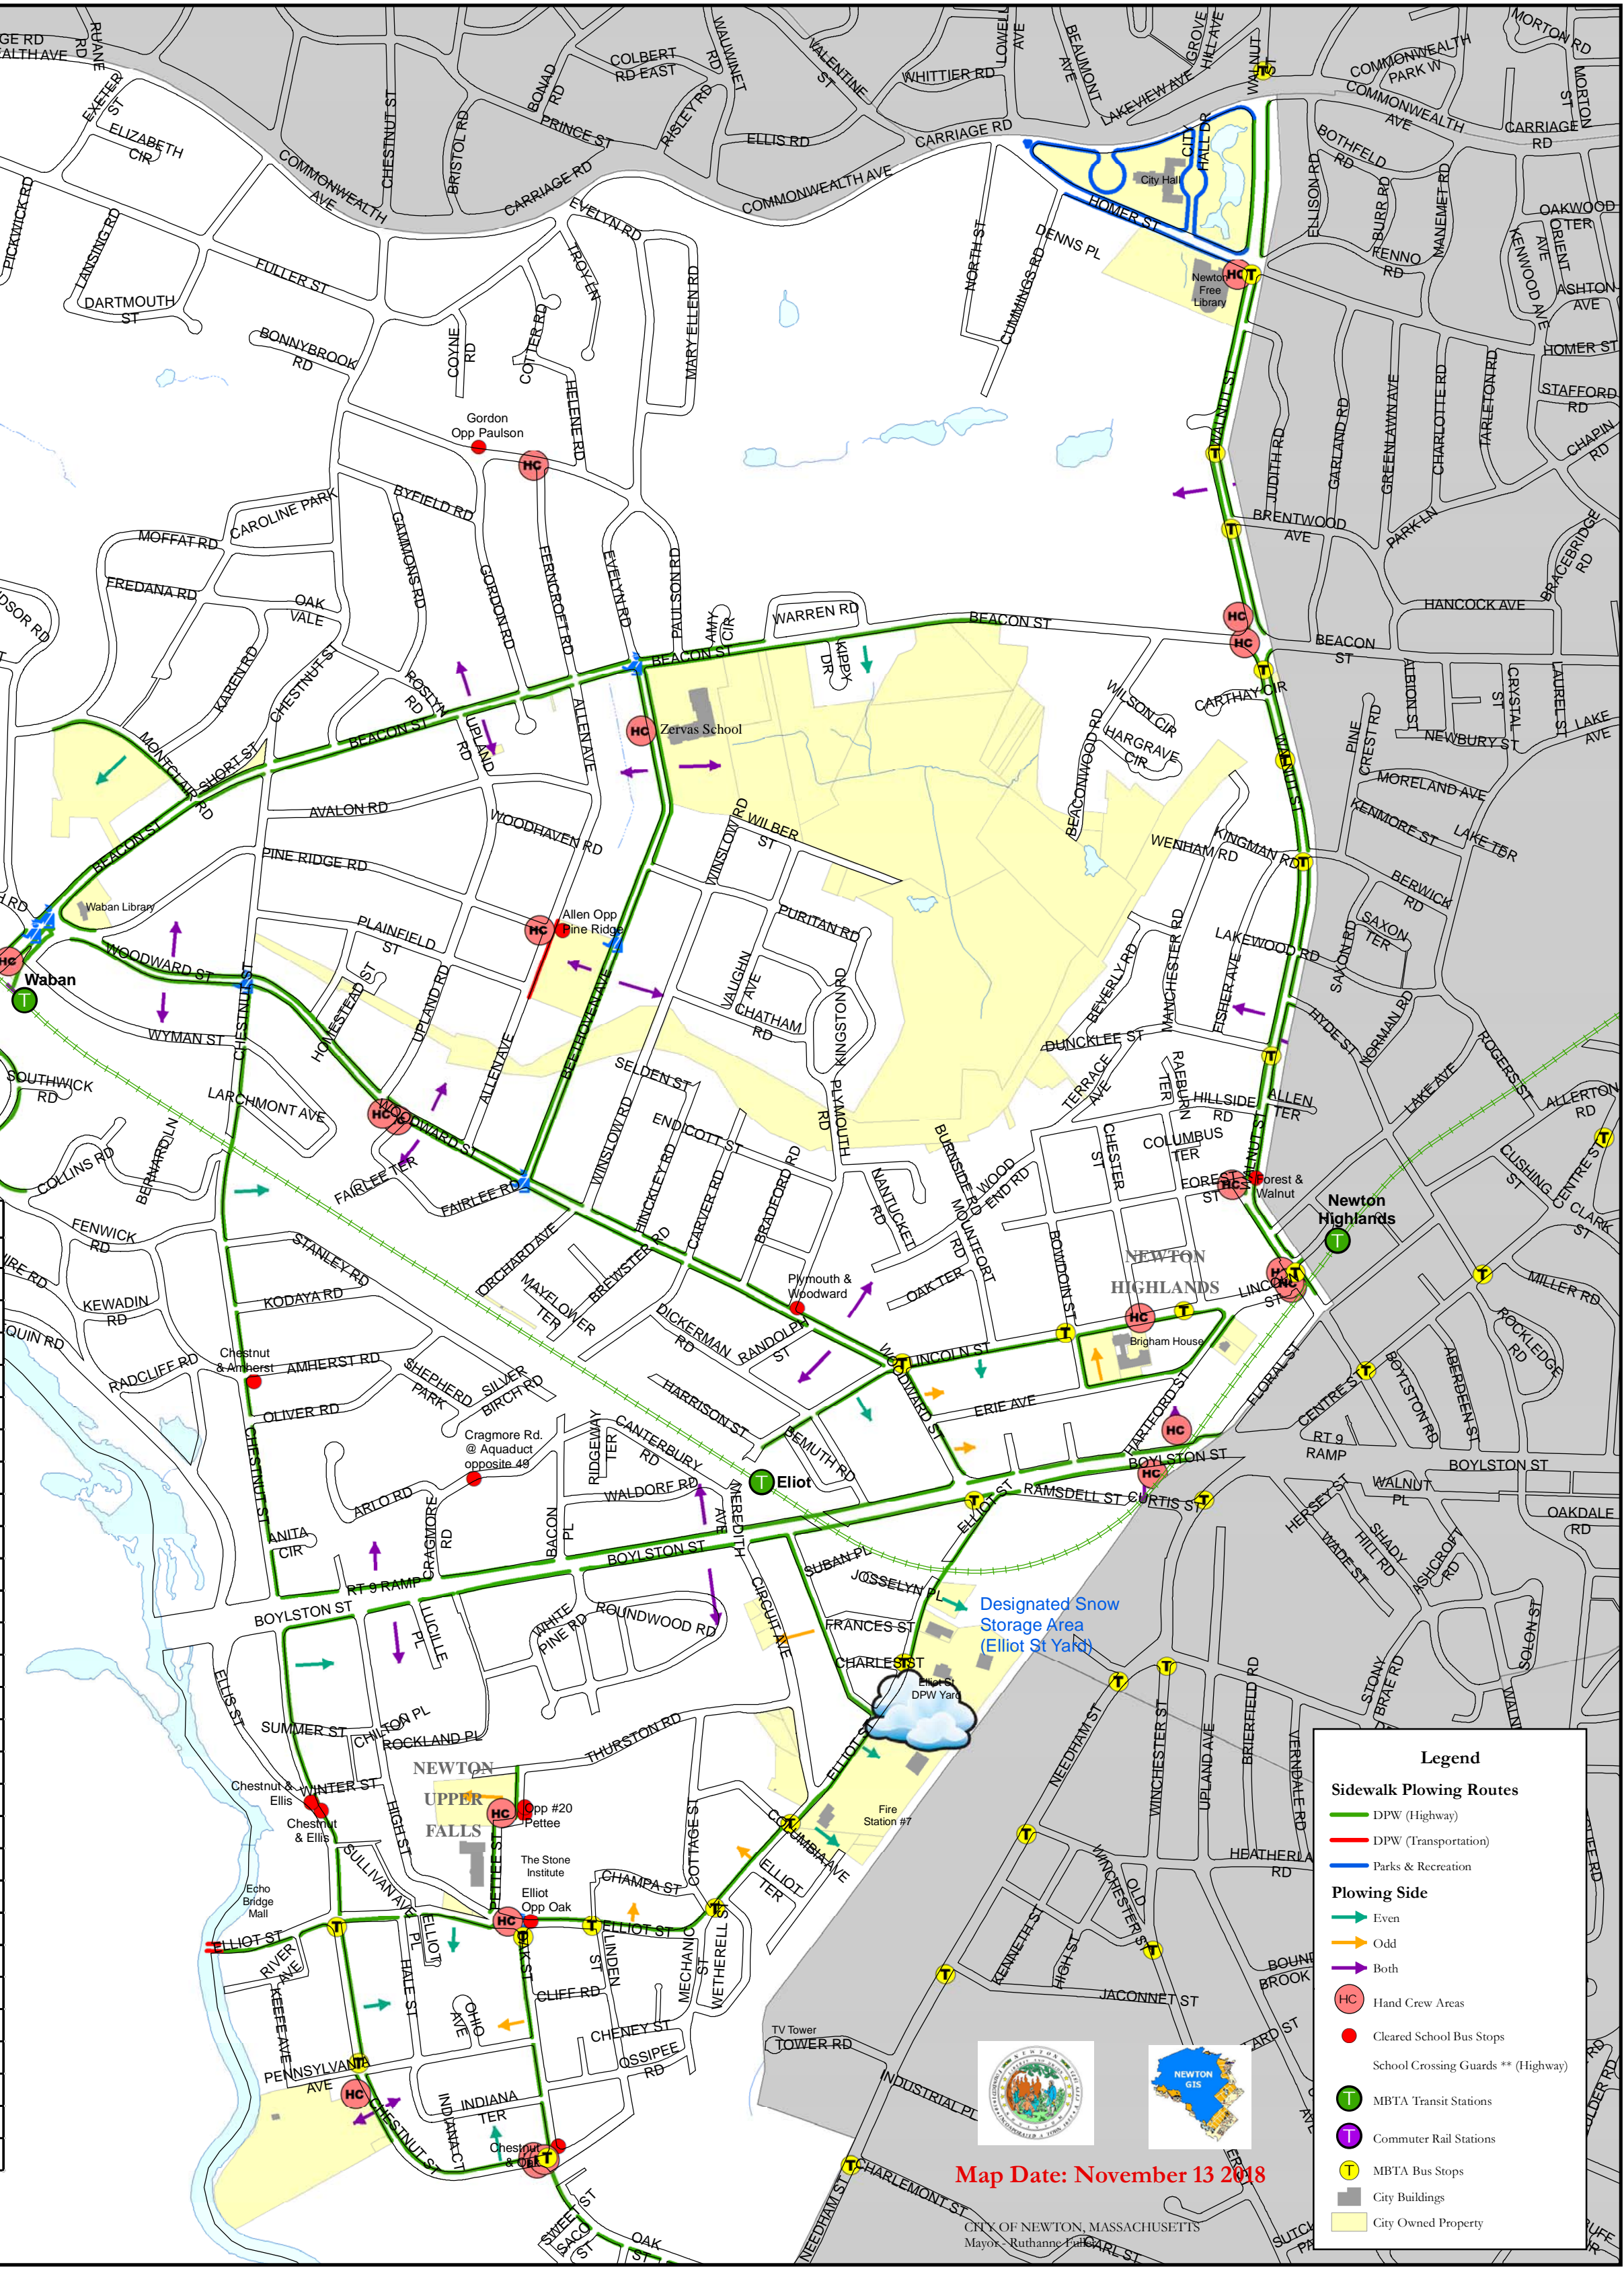

Sidewalk Snow Plowing Map- Route 4

14.69 Miles

STREET	SIDE PLOWED	LOCATION
MARGARET RD	ODD	ELLIOT ST -- ROUTE 9 BOYLSTON ST
OAK ST	ODD	ELLIOT ST -- NEEDHAM ST
ELLIOT ST	EVEN	OAK ST -- Town Line over Bridge
ELLIOT ST	ODD	OAK ST -- COLUMBIA AVE
ELLIOT ST	EVEN	COLUMBIA AVE -- ROUTE 9 BOYLSTON ST
PETTEE ST	ODD	HIGH ST -- THURSTON RD
BOWDOIN ST	HYDE PARK SIDE	ERIE AVE -- LINCOLN ST
LINCOLN ST	EVEN	HARTFORD ST -- WABAN T ENTRANCE
HARTFORD ST	ODD	LINCOLN ST -- ERIE AVE
HARTFORD ST	LOT SIDE	IN FRONT OF CITY OWNED LOT
ERIE AVE	HYDE PARK SIDE	HARTFORD ST -- BOWDOIN ST
WYMAN ST	EVEN	WOODWARD ST -- MBTA LOT
COLLINS RD/WABAN AVE TRAFFIC ISLE	BOTH	BEACON ST -- WABAN AVE
WABAN AVE/COLLINS RD LOOP	BOTH	BEACON ST -- WABAN AVE
BEACON ST	BOTH	WASHINGTON ST -- WARREN RD
BEACON ST	EVEN	WARREN RD -- END OF COLD SPRING PARK
MANITOBA RD	EVEN	BEACON ST -- WABAN AVE
WABAN AVE	ODD	WABAN AVE/COLLINS RD LOOP -- MANITOBA RD
COLLINS RD	EVEN	WABAN AVE/COLLINS RD LOOP -- FENWICK RD
ROUTE 9 BOYLSTON ST	BOTH	CHESTNUT ST -- FLORAL STREET
MONTCLAIR RD	EVEN	BEACON ST -- END OF PARK
WOODWARD ST	ODD	PINERIDGE RD -- BEACON ST
BEETHOVEN AVE	BOTH	BEACON ST -- WOODWARD ST
WOODWARD ST	ODD	LINCOLN ST -- ROUTE 9 BOYLSTON ST
WOODWARD ST	BOTH	LINCOLN ST -- BEACON ST
WALNUT ST	BOTH	COMMONWEALTH AVE -- LINCOLN ST
CHESTNUT ST	PARK SIDE	PARK FRONTAGE ONLY
CHESTNUT ST	EVEN	OAK ST -- WOODWARD ST

Map Date: November 13 2018

CITY OF NEWTON, MASSACHUSETTS
Mayor: Ruthanne Hanlon